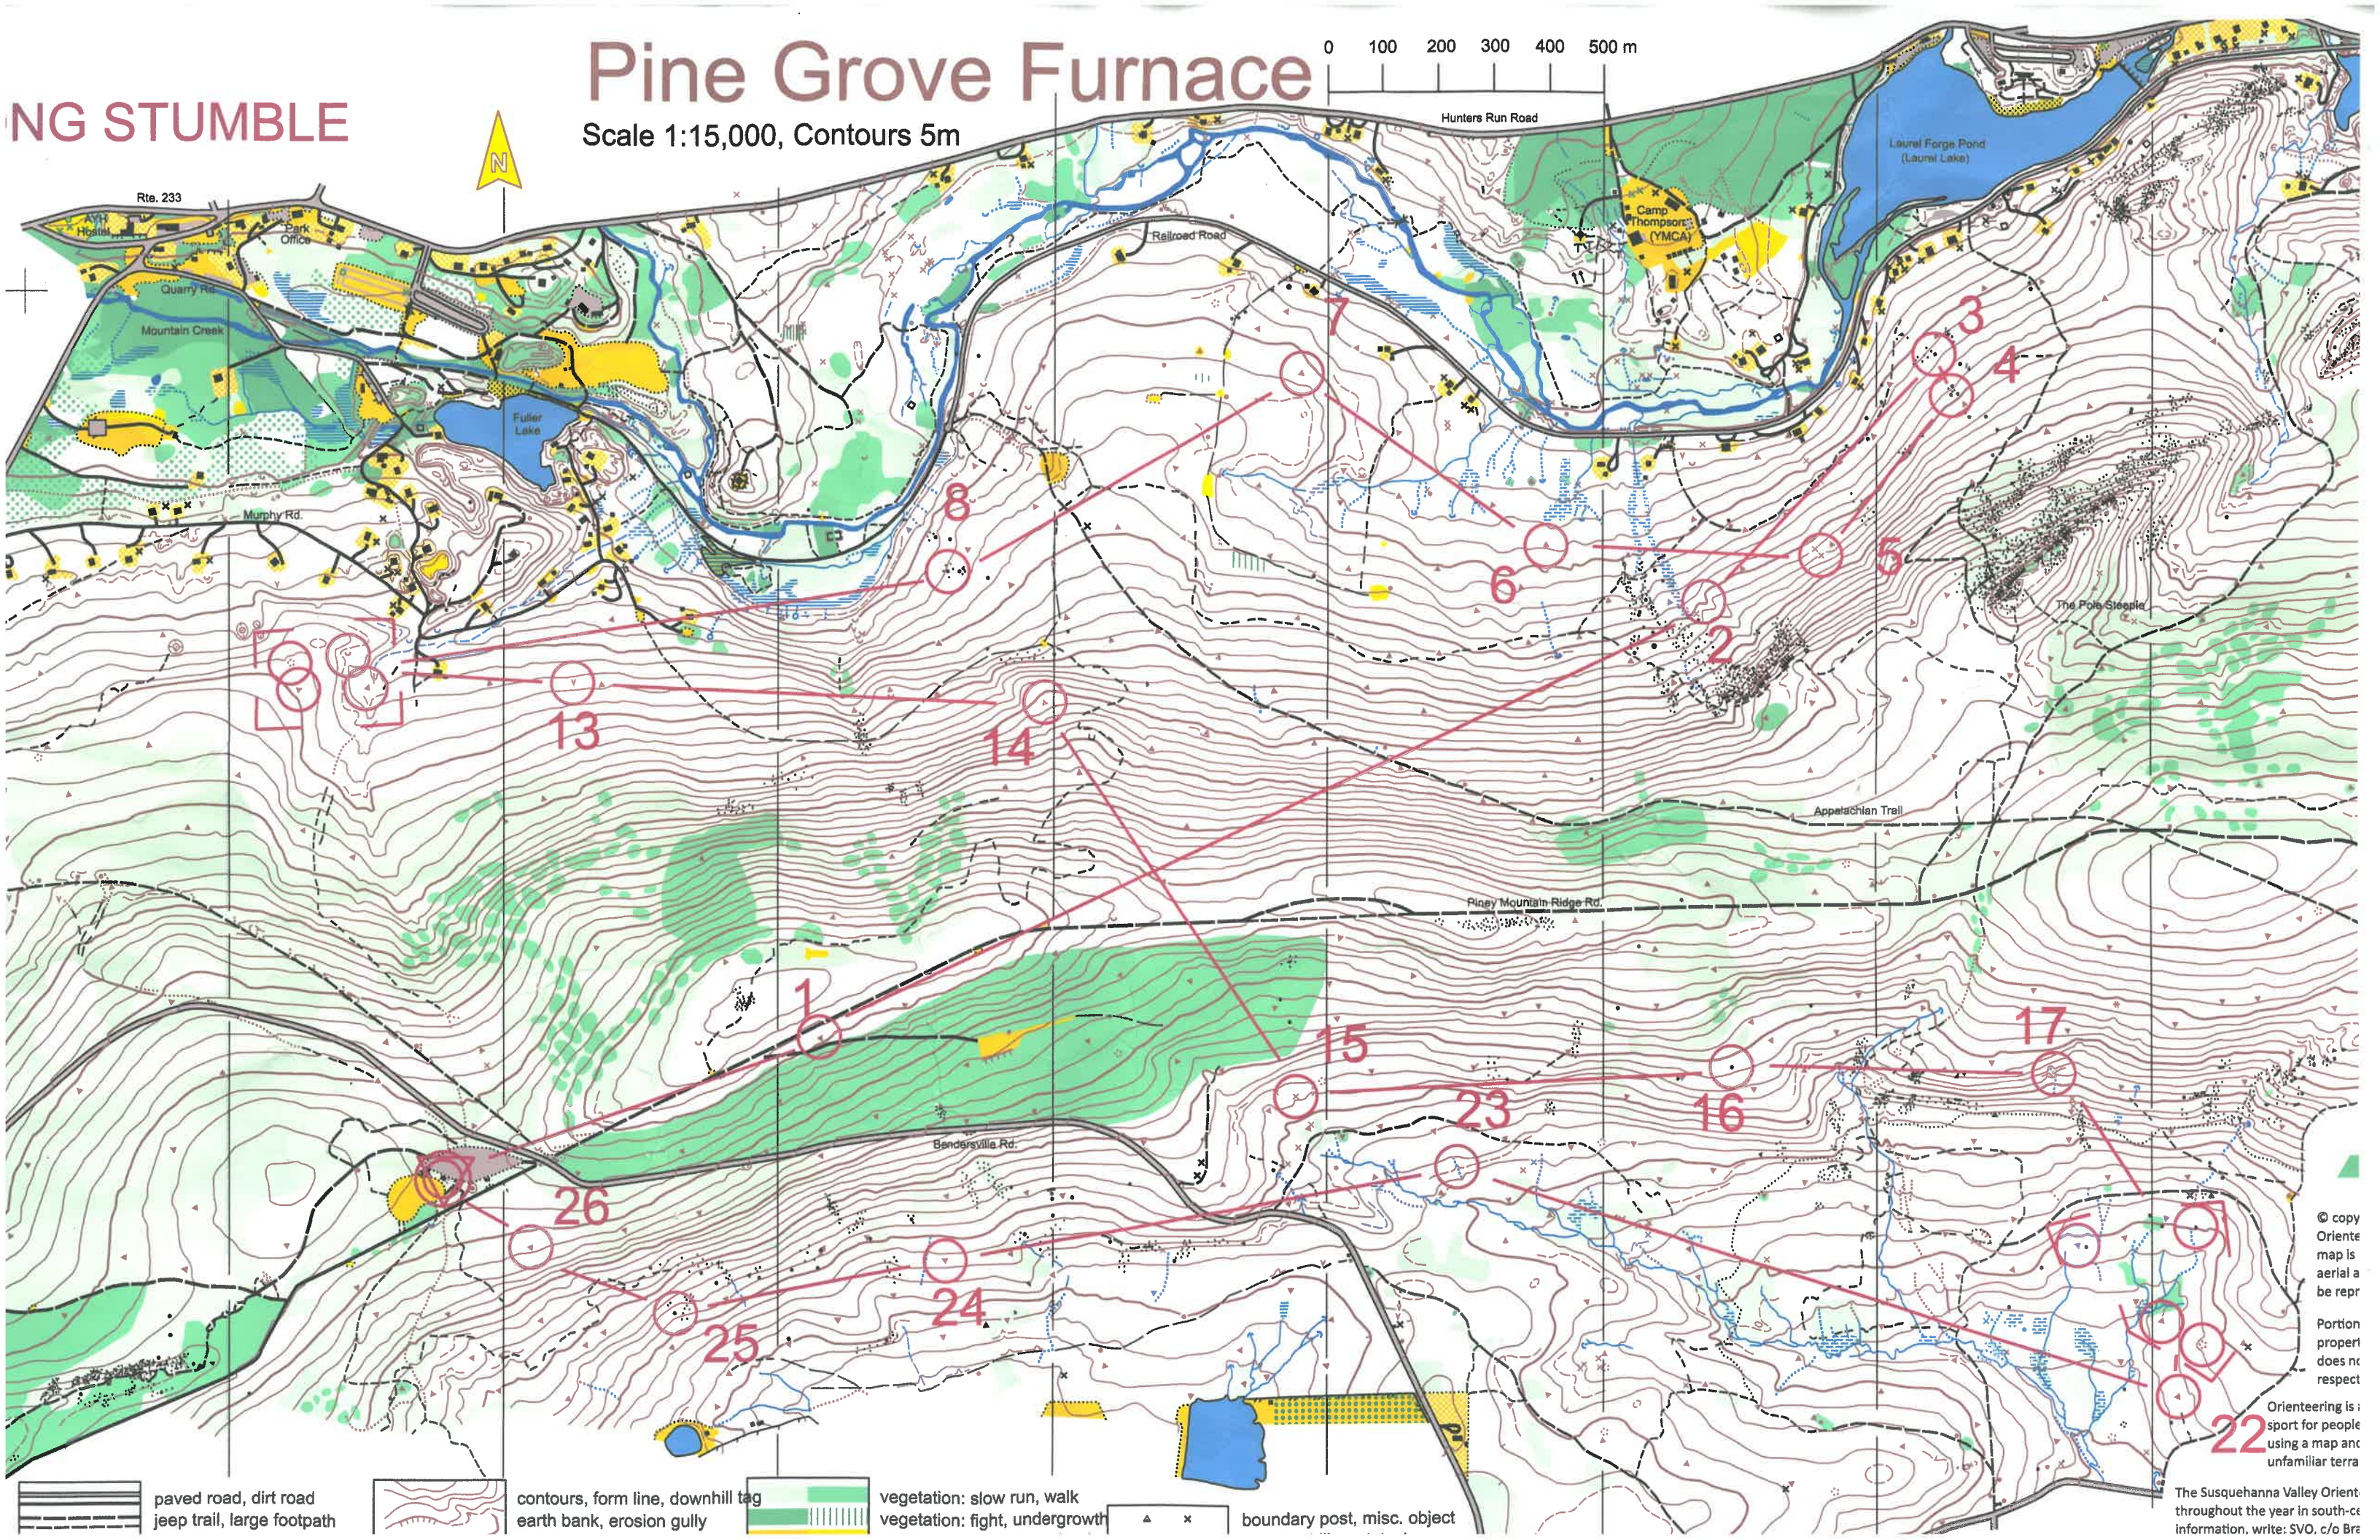

ORIENTEERING STUMBLE

Pine Grove Furnace

Scale 1:15,000, Contours 5m

0 100 200 300 400 500 m

▬▬▬▬▬▬ paved road, dirt road
▬▬▬▬▬▬ jeep trail, large footpath

⋯⋯⋯⋯⋯ contours, form line, downhill tag
⋯⋯⋯⋯⋯ earth bank, erosion gully

▬▬▬▬▬▬ vegetation: slow run, walk
▬▬▬▬▬▬ vegetation: fight, undergrowth

▲ × boundary post, misc. object

© copy
Orienteering
map is
aerial
be repr
Portion
proper
does not
respect

22 Orienteering is a sport for people using a map and unfamiliar terrain

The Susquehanna Valley Orienteering Club
throughout the year in south-central Pennsylvania.
Information, write: SVO, c/o Br...